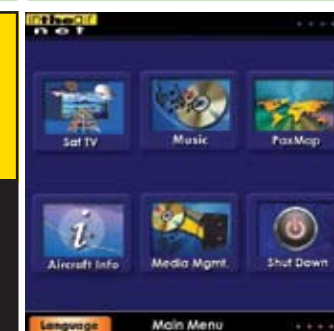

Intheairnet Airborne Movie & Audio System

AMAS Works Like Top End Home Systems + More

The Airborne Movie & Audio System (AMAS) consists of an Entertainment Controller (EC) and Video File Server (VFS). This combination allows users to experience movies and music on demand with our intuitive user friendly interface. Simply place your DVD or CD into the EC, the content is automatically imported and stored digitally. Upon successful importation of content, the DVD or CD is never needed again.

Main Menu

The Main Menu consists of links required to perform the desired tasks. The defaults are:

- Satellite TV
- Music
- Paxmap
- Aircraft Info
- Media Management
- Shut Down

Music

Music consists of a list of available audio content. Users can select from a list of Genres, Artists, or Playlists, and broadcast the content to a selected channel.

Media Management/Audio

Video allows the user to load, edit, transfer or delete audio content located on any of the available media devices.

EC

EC Features

The Entertainment Controller is a data loader and control panel device that can be used in conjunction with the Video File Server (VFS) or other peripherals that are controlled via an Ethernet interface. The EC consists of a wall or bulkhead mountable unit, a DVD-R and facility for mounting a removable HDD. The EC is designed to mount in the Video Control Center (VCC) or a Bag Bin location.

Airborne Movie Audio System

Movies

Music

Manage Media Like Home

Audio/Video on Demand

Manage Content

- Best Performance
- Best Price
- Best Power
- Best Weight
- Best Reliability