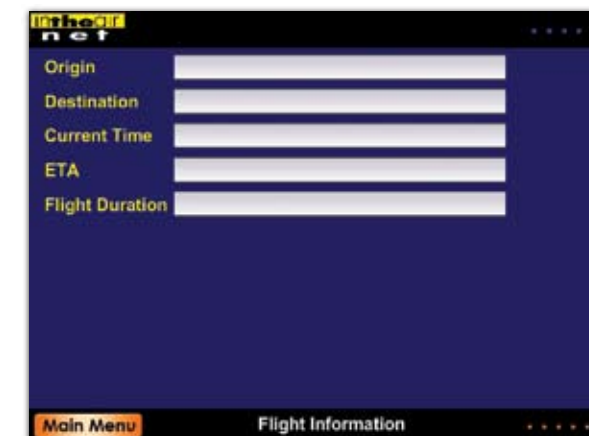

Main Menu

The Main Menu consists of links required to perform the desired tasks. The defaults are:

- Satellite TV
- Music
- Paxmap
- Aircraft Info
- Media Management
- Shut Down

Music

Music consists of a list of available audio content. Users can select from a list of Genres, Artists, or Playlists, and broadcast the content to a selected channel.

Paxmap

Paxmap consists of a selection of icons representing each available map view or users can select auto shuffle to cycle through all views.

AMAS Loads Content at the Touch of a Button

Intheairnet EC will load your movies and music through an on-board reader, or a portable hard drive. You have the ability to input the Title, Genre, Artist, Date, and Rating. This is accomplished by inserting the DVD/CD directly into the reader and then having the choice of storing on the included hard drive or connecting to a Video File Server (VFS) which holds up to 200 movies per VFS. Music and movies are transferred in real time.

Aircraft Info

Aircraft Info consists of information gathered from the FMS providing information such as Origin, Destination, Current Time, ETA, Duration, etc.

Media Management/Video

Video allows the user to load, edit, transfer or delete video content located on any of the available media devices.